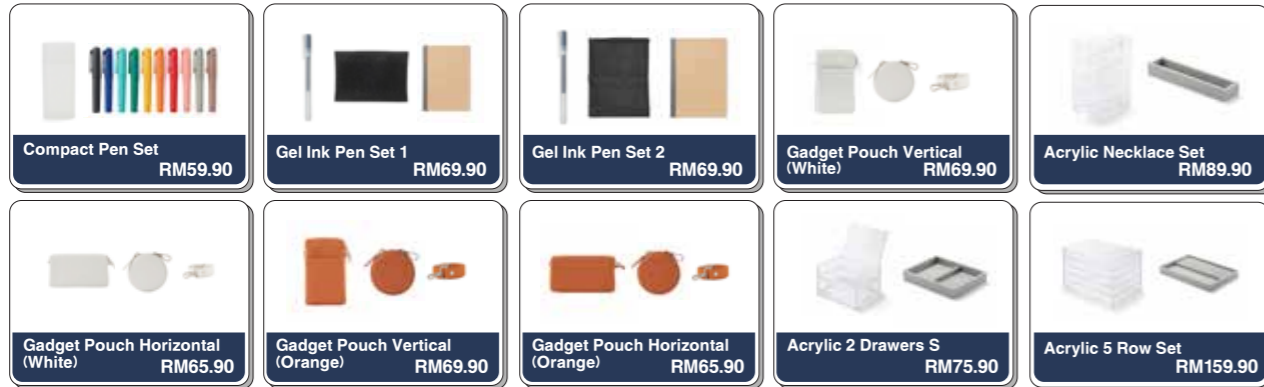

GOOD HOLIDAYS

MUJI
無印良品

Promotion Period:
22 November - 26 December 2024

Christmas Gift Set

Fabrics

Stationery

Health & Beauty

Gift Suggestion