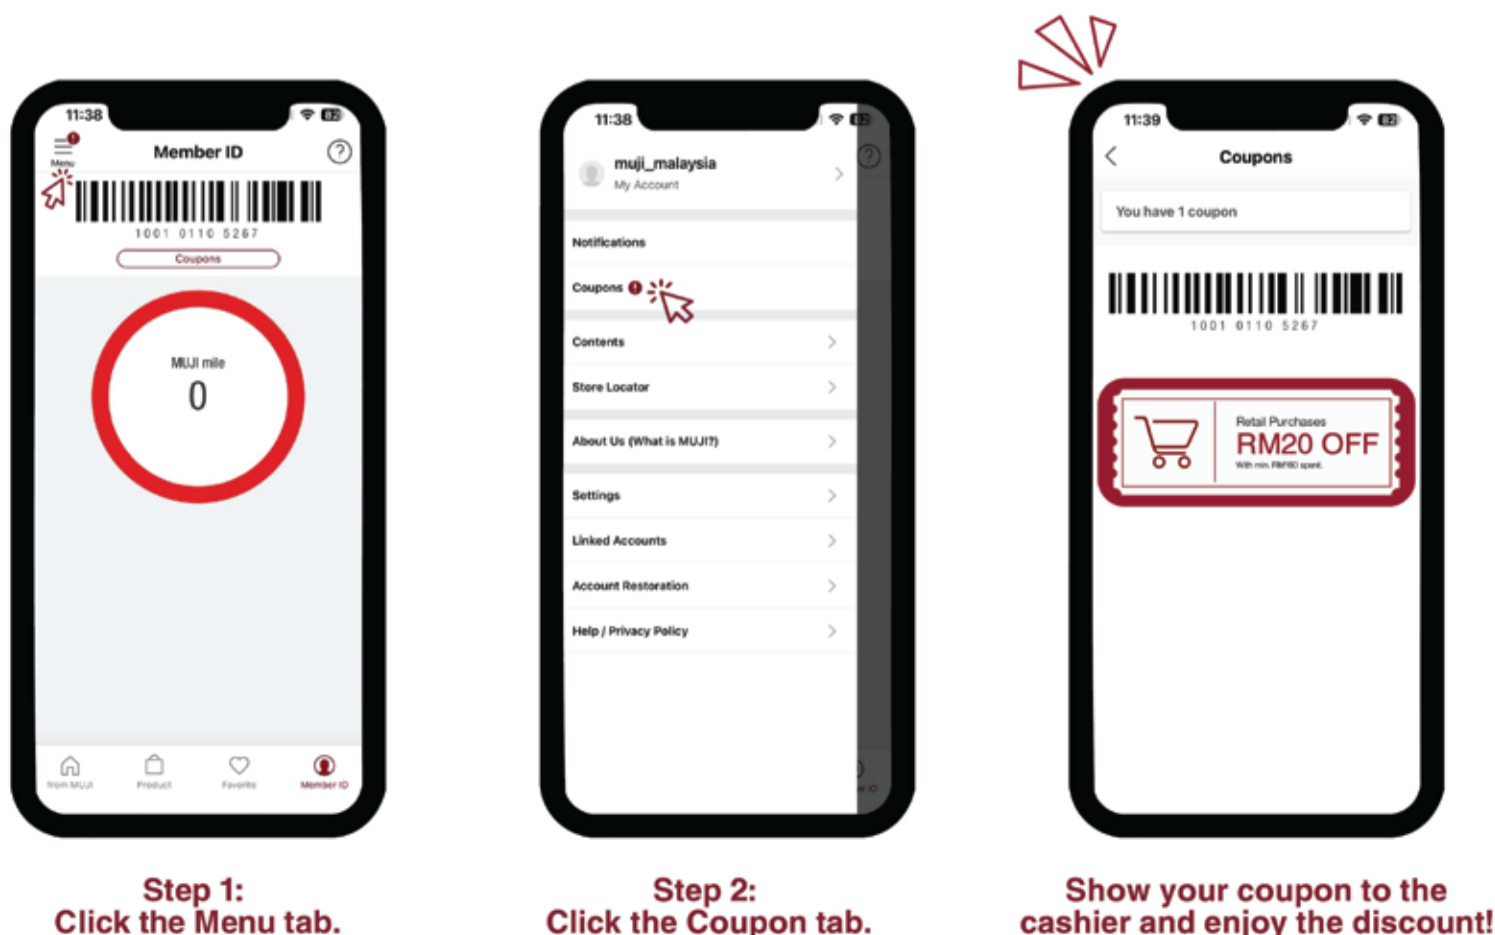

Where to Find Your Coupon?

Step 1:
Click the Menu tab.

Step 2:
Click the Coupon tab.

Show your coupon to the cashier and enjoy the discount!