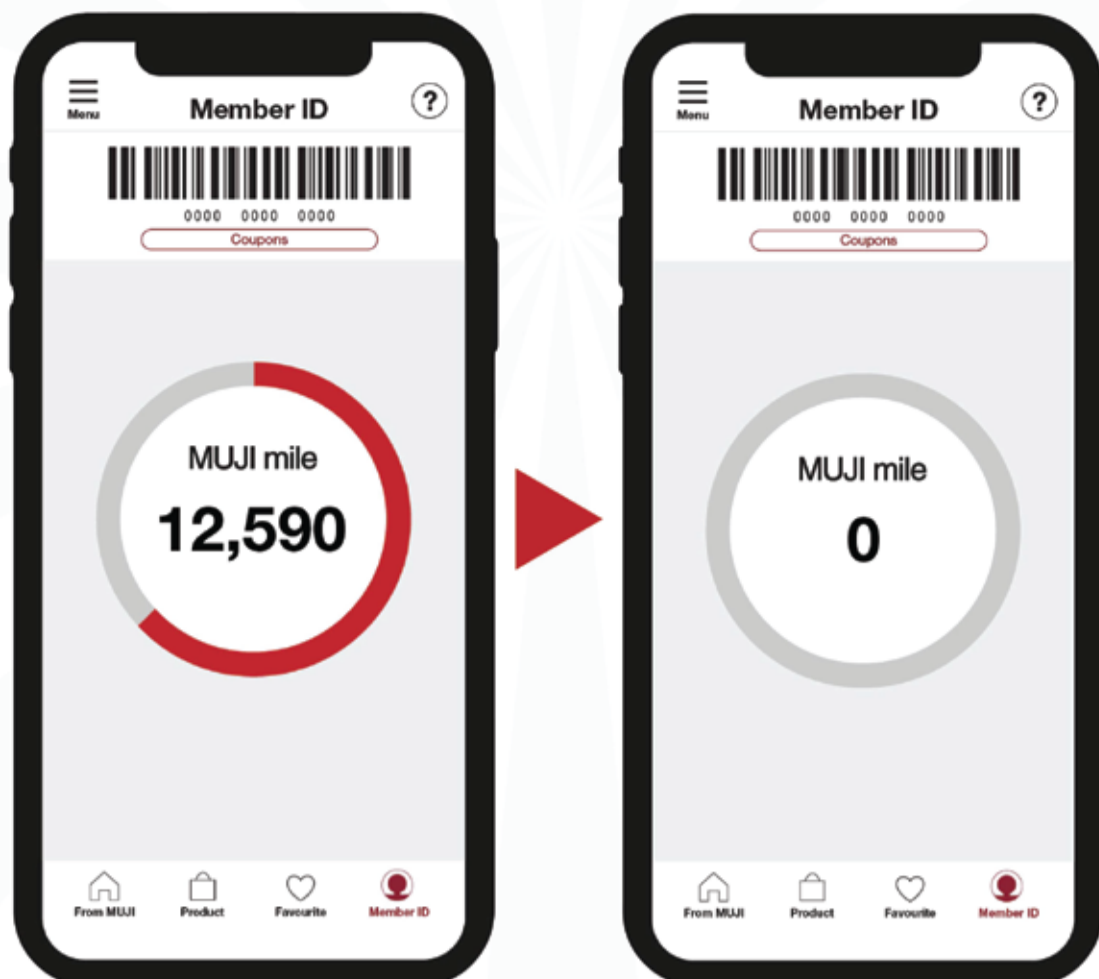

# MUJI Passport Miles Reset Reminder

End of February

## Miles Reset Announcement

As we approach the end of February, we would like to remind you that our MUJI Miles will undergo a reset at the end of this month.

Following the annual reset, miles collected from March to February will be totaled, and coupons will be issued on the 10th of the following month, and will be reflected in your MUJI Passport app under the Coupons section.

Miles	Benefits
1,000 - 3,000 miles	<b>RM10 Voucher</b> With minimum RM100 spent
3,001 - 6,000 miles	<b>RM20 Voucher</b> With minimum RM160 spent
6,001 - 10,000 miles	<b>RM30 Voucher</b> With minimum RM200 spent
10,001 miles and above	<b>RM50 Voucher</b> With minimum RM250 spent

\*\*\* Each tier will have access to coupons from the tier below. For instance, upon achieving 10,001 miles, you will have access to the benefits of RM50, RM30, RM20, and RM10 coupons \*\*\*

\*Coupon will be issued on the 10th of the following month. This discount coupon is valid for multiple redemptions with a minimum spend within the redemption period.