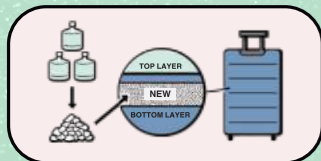

Sustainable design

Environmentally friendly inner layer made from recycled water bottles

Available in four sizes

Enhanced security

Equipped with a double zip and TSA-approved lock

Adjustable handles

Anti-roll wheel locks