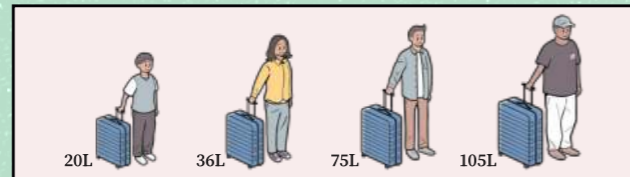

Sustainable design

Environmentally friendly inner layer made from recycled water bottles

Available in four sizes

Enhanced security

Equipped with a double zip and TSA-approved lock

Adjustable handles

Anti-roll wheel locks