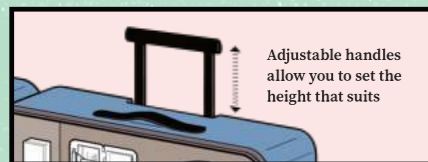

Sustainable design

Environmentally friendly inner layer made from recycled water bottles

Available in four sizes

Enhanced security

Equipped with a double zip and TSA-approved lock

Adjustable handles

Anti-roll wheel locks