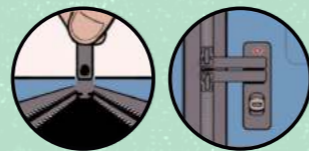

Sustainable design

Environmentally friendly inner layer made from recycled water bottles

Available in four sizes

Enhanced security

Equipped with a double zip and TSA-approved lock

Adjustable handles

Anti-roll wheel locks