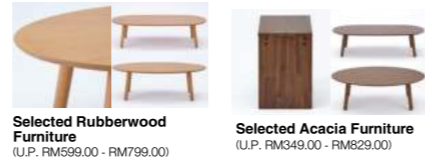

20% OFF

Nylon Make-Up Box (M & L size)
(U.P. RM83.90 - RM99.00)

Soft Long Pillow
(U.P. RM199.00)

30% OFF

Selected Rubberwood Furniture
(U.P. RM599.00 - RM799.00)

Selected Acacia Furniture
(U.P. RM349.00 - RM829.00)